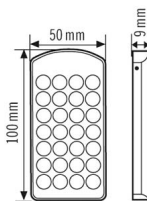

Technical data

GENERAL

Device category	Remote control
Included in delivery	includes wall-mounted holder
Conformity	CE, EAC, RoHS, SundaHus, WEEE
Warranty	3 years

HOUSING

Dimensions	Length 100 mm x Width 50 mm x Height/Depth 9 mm
Weight	44 g
Colour	silver

Dimension drawing

Detailed product description

- **Remote control** for quick and precise setting of various parameters for the following devices (no need to climb a ladder!):
 Ceiling presence detector